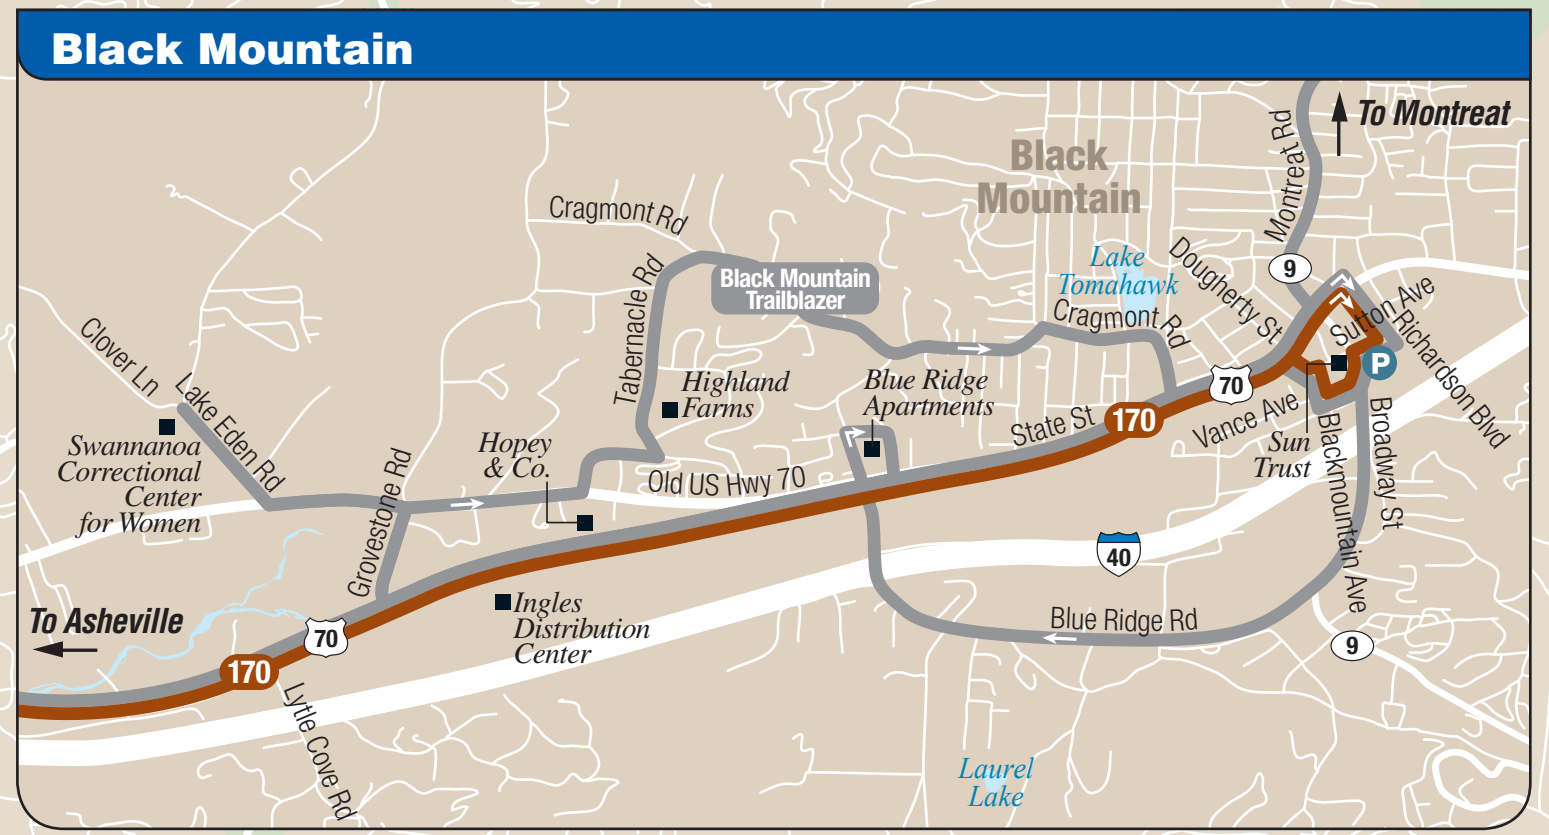

DOWNTOWN ASHEVILLE
(See inset other side)

Route List	
ART Routes	
N1	ART Route N1
N2	ART Route N2
N3	ART Route N3
N4	ART Route N4
N5	ART Route N5
S1	ART Route S1
S2	ART Route S2
S3	ART Route S3
S4	ART Route S4
S5	ART Route S5
S6	ART Route S6
W1	ART Route W1
W2	ART Route W2
W5	ART Route W5
W6	ART Route W6
WE1	ART Route WE1
WE2	ART Route WE2
170	ART Route 170
Apple Country Transit	
Route 3	Route 3
Mountain Mobility Trailblazer	
Black Mountain Trailblazer	Black Mountain Trailblazer
Enka-Candler Trailblazer	Enka-Candler Trailblazer
North Buncombe	North Buncombe

Legend	
Interstate	
US Highway	
State Highway	
Landmark	
Hospital	
Transfer	
Park & Ride	