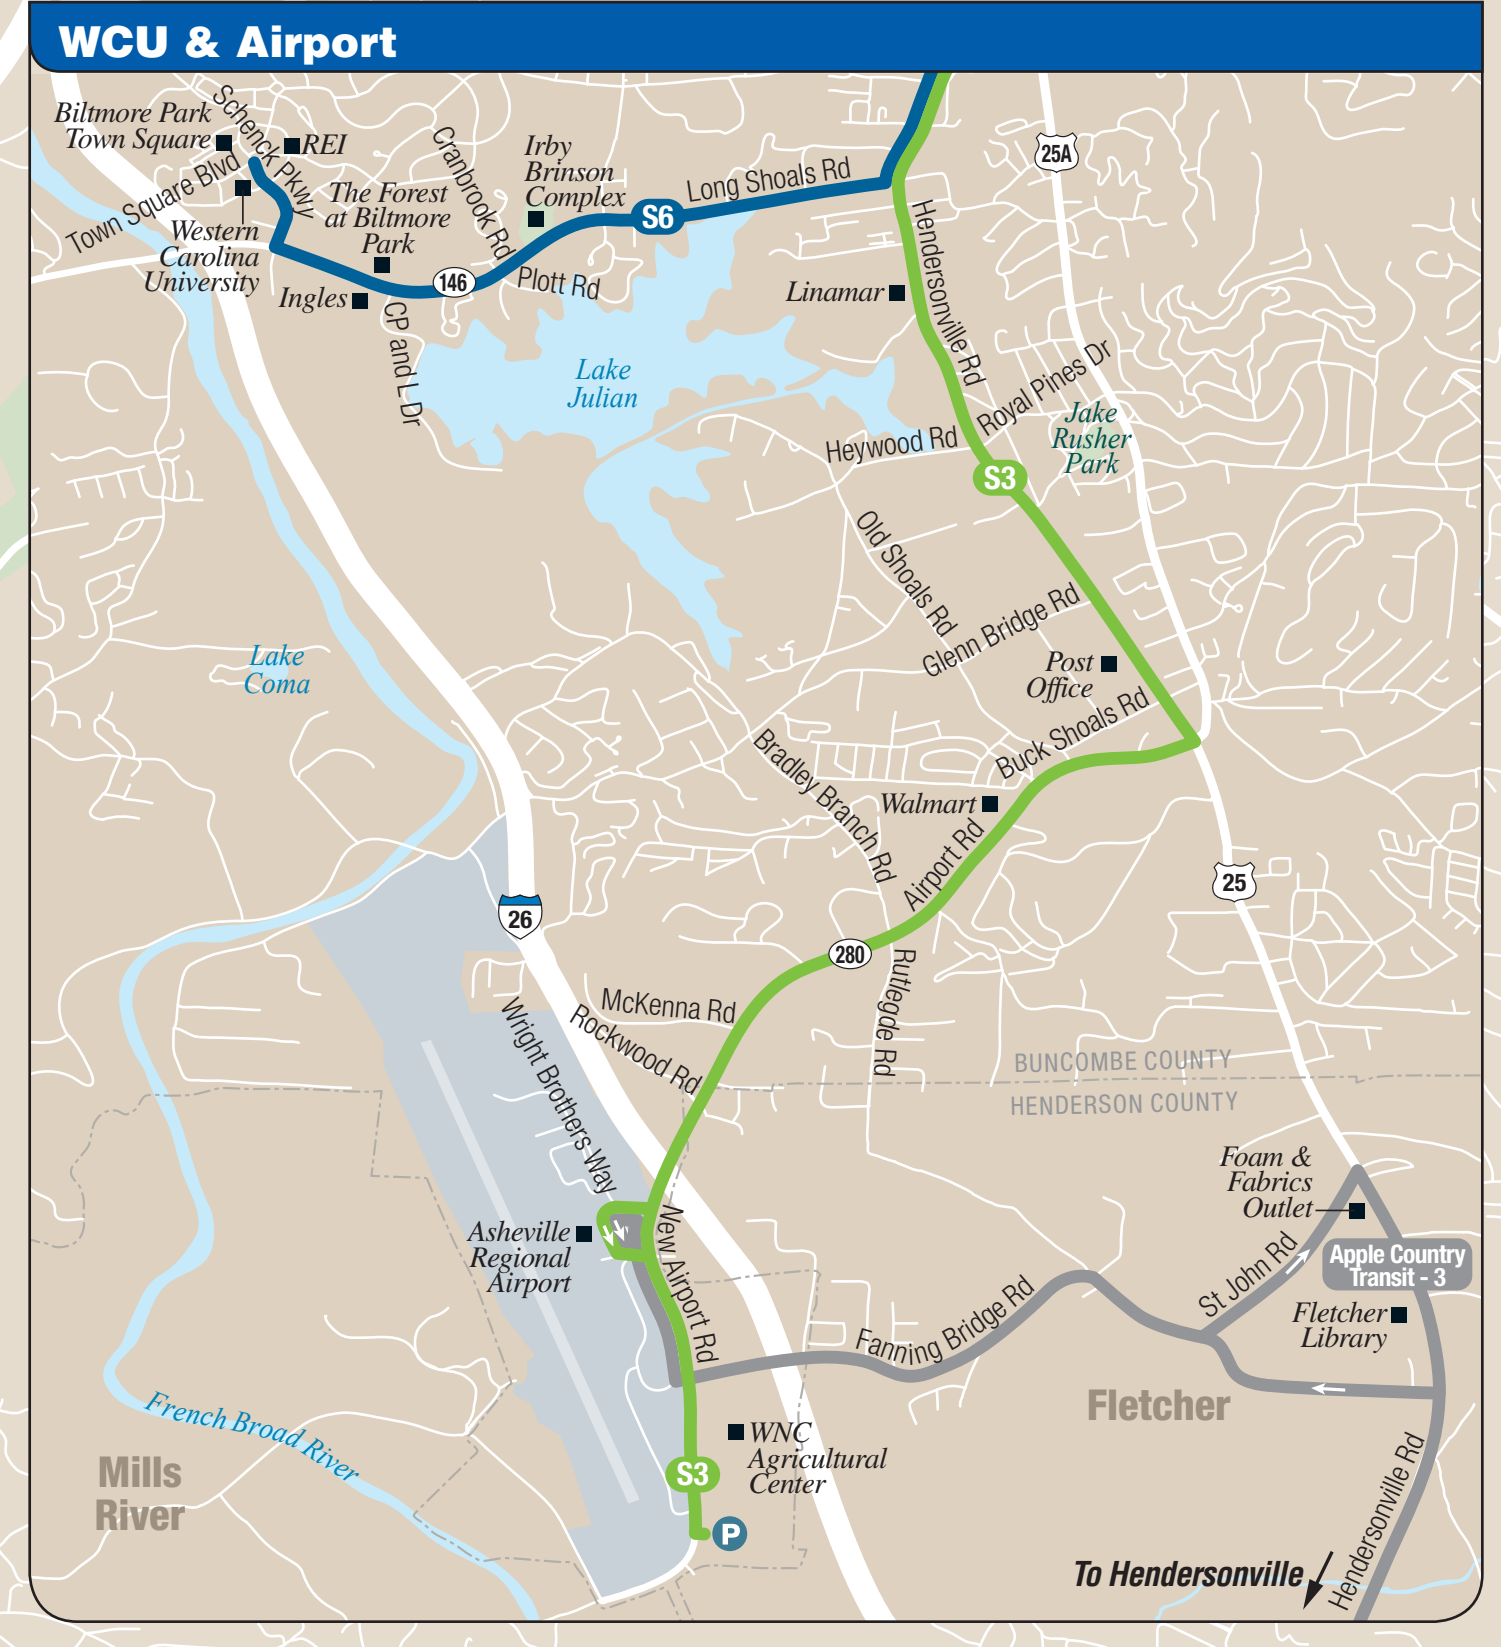

DOWNTOWN ASHEVILLE
(See inset other side)

Route List	
ART Routes	
N1	ART Route N1
N2	ART Route N2
N3	ART Route N3
N4	ART Route N4
N5	ART Route N5
S1	ART Route S1
S2	ART Route S2
S3	ART Route S3
S4	ART Route S4
S5	ART Route S5
S6	ART Route S6
W1	ART Route W1
W2	ART Route W2
W5	ART Route W5
W6	ART Route W6
WE1	ART Route WE1
WE2	ART Route WE2
170	ART Route 170
Apple Country Transit	
Route 3	Route 3
Mountain Mobility Trailblazer	
Black Mountain Trailblazer	Black Mountain Trailblazer
Enka-Candler Trailblazer	Enka-Candler Trailblazer
North Buncombe	North Buncombe

Legend	
Interstate	
US Highway	
State Highway	
Landmark	
Hospital	
Transfer	
Park & Ride	